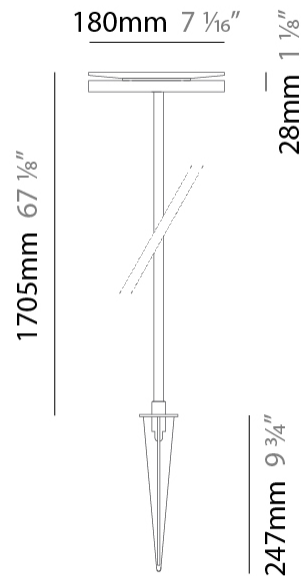

PROJECT
TYPE
SPECIFIER
QUANTITY
DATE

CHiodo POST

E9B235-

base number   Finish
Options

1. To build a product code in our configurator select the specify button on the base model # product page
2. To build a manual product code on this datasheet choose from the options listed below in blue font and add the suffix to the base model #

GENERAL

Series: Chiodo
Brand: Platek
Division: Exterior
Mounting Type: Post
Mounting Location: Above Ground
Subcategory: Bollard - Garden

PHYSICAL

Shape: Disc
Diameter (mm): 180
Diameter (in): 7 1/16
Height (mm): 1705
Height (in): 67 1/8
Light Distribution: Omnidirectional
Weight (kg): 2
Weight (lbs): 4.4
Screws: No visible screws
Diffuser: Frosted Methacrylate
Fixture Finish: **BLK / COR**
Fixture Material: Aluminum
Upon Request: Finishes - White, Green Forest, Gray, Anthracite

ELECTRICAL

Lamp Type: LED
Input Wattage (W): 12.1
Dimming: Non-Dimmable
Input Voltage (V): 120Vac Direct Line

LED

Color Temperature (°K): 3000
Max. Delivered Lumen (lm): 595 / 620
Nominal Lumen (lm): 710
CRI: >80 CRI
Lamp Life (hrs): 60000

OPTICAL

Optic°: 93

RATINGS AND CERTIFICATIONS

Certified By: Certified for North American Standards
IP rating: IP65
IK Rating: IK05
Bug Rating: B0 U2 G0