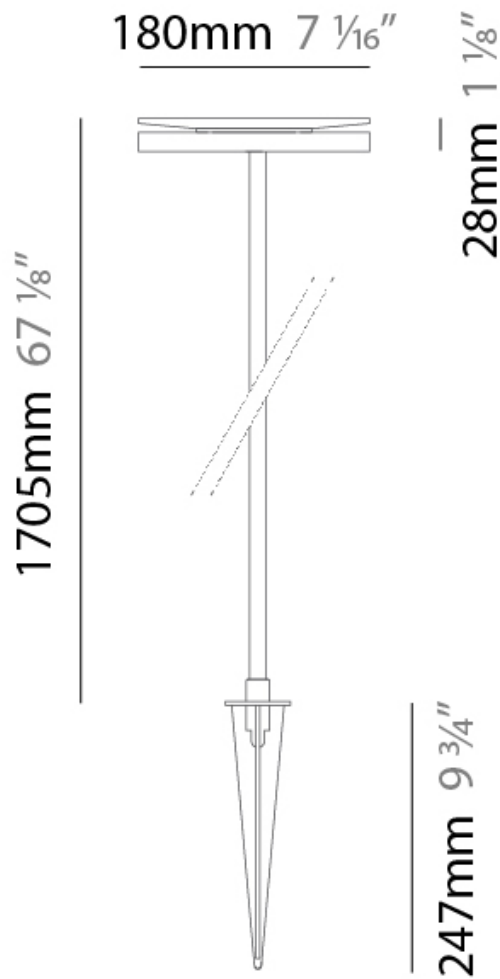

CHiodo POST

E9B235-

PROJECT

TYPE

SPECIFIER

QUANTITY

DATE