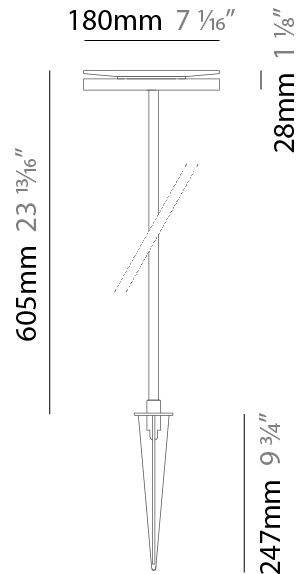

CHiodo POST

E9B233-

base number   Finish
Options

1. To build a product code in our configurator select the specify button on the base model # product page
2. To build a manual product code on this datasheet choose from the options listed below in blue font and add the suffix to the base model #

GENERAL

Series: Chiodo _____
Brand: Platek _____
Division: Exterior _____
Mounting Type: Post _____
Mounting Location: Above Ground _____
Subcategory: Bollard - Garden _____

PHYSICAL

Shape: Disc _____
Diameter (mm): 180 _____
Diameter (in): 7 1/16 _____
Height (mm): 605 _____
Height (in): 23 3/4 _____
Light Distribution: Omnidirectional _____
Weight (kg): 1.75 _____
Weight (lbs): 3.85 _____
Screws: No visible screws _____
Diffuser: Frosted Methacrylate _____
Fixture Finish: **BLK / COR** _____
Fixture Material: Aluminum _____
Upon Request: Finishes - White, Green Forest, Gray, Anthracite _____

ELECTRICAL

Lamp Type: LED _____
Input Wattage (W): 12.1 _____
Dimming: Non-Dimmable _____
Input Voltage (V): 120Vac Direct Line _____

LED

Color Temperature (°K): 3000 _____
Max. Delivered Lumen (lm): 595 _____
Nominal Lumen (lm): 710 _____
CRI: >80 CRI _____
Lamp Life (hrs): 60000 _____

OPTICAL

Optic°: 93 _____

RATINGS AND CERTIFICATIONS

Certified By: Certified for North American Standards _____
IP rating: IP65 _____
IK Rating: IK05 _____
Bug Rating: B0 U2 G0 _____