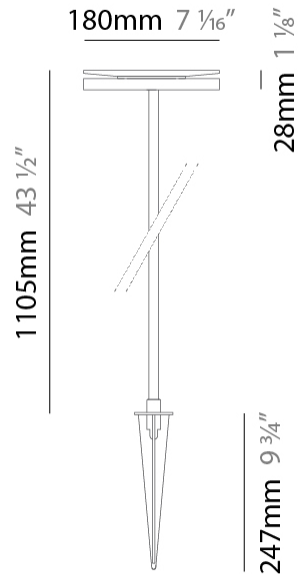

PROJECT
TYPE
SPECIFIER
QUANTITY
DATE

CHiodo POST

E9B234-

base number   Finish
Options

1. To build a product code in our configurator select the specify button on the base model # product page
2. To build a manual product code on this datasheet choose from the options listed below in blue font and add the suffix to the base model #

GENERAL

Series: Chiodo
Brand: Platek
Division: Exterior
Mounting Type: Post
Mounting Location: Above Ground
Subcategory: Bollard - Garden

PHYSICAL

Shape: Disc
Diameter (mm): 180
Diameter (in): 7 1/16
Height (mm): 1105
Height (in): 43 1/2
Light Distribution: Omnidirectional
Weight (kg): 1.94
Weight (lbs): 4.28
Screws: No visible screws
Diffuser: Frosted Methacrylate
Fixture Finish: [BLK / COR](#)
Fixture Material: Aluminum
Upon Request: Finishes - White, Green Forest, Gray, Anthracite

ELECTRICAL

Lamp Type: LED
Input Wattage (W): 12.1
Dimming: Non-Dimmable
Input Voltage (V): 120Vac Direct Line

LED

Color Temperature (°K): 3000
Max. Delivered Lumen (lm): 595
Nominal Lumen (lm): 710
CRI: >80 CRI
Lamp Life (hrs): 60000

OPTICAL

Optic°: 93

RATINGS AND CERTIFICATIONS

Certified By: Certified for North American Standards
IP rating: IP65
IK Rating: IK05
Bug Rating: B0 U2 G0